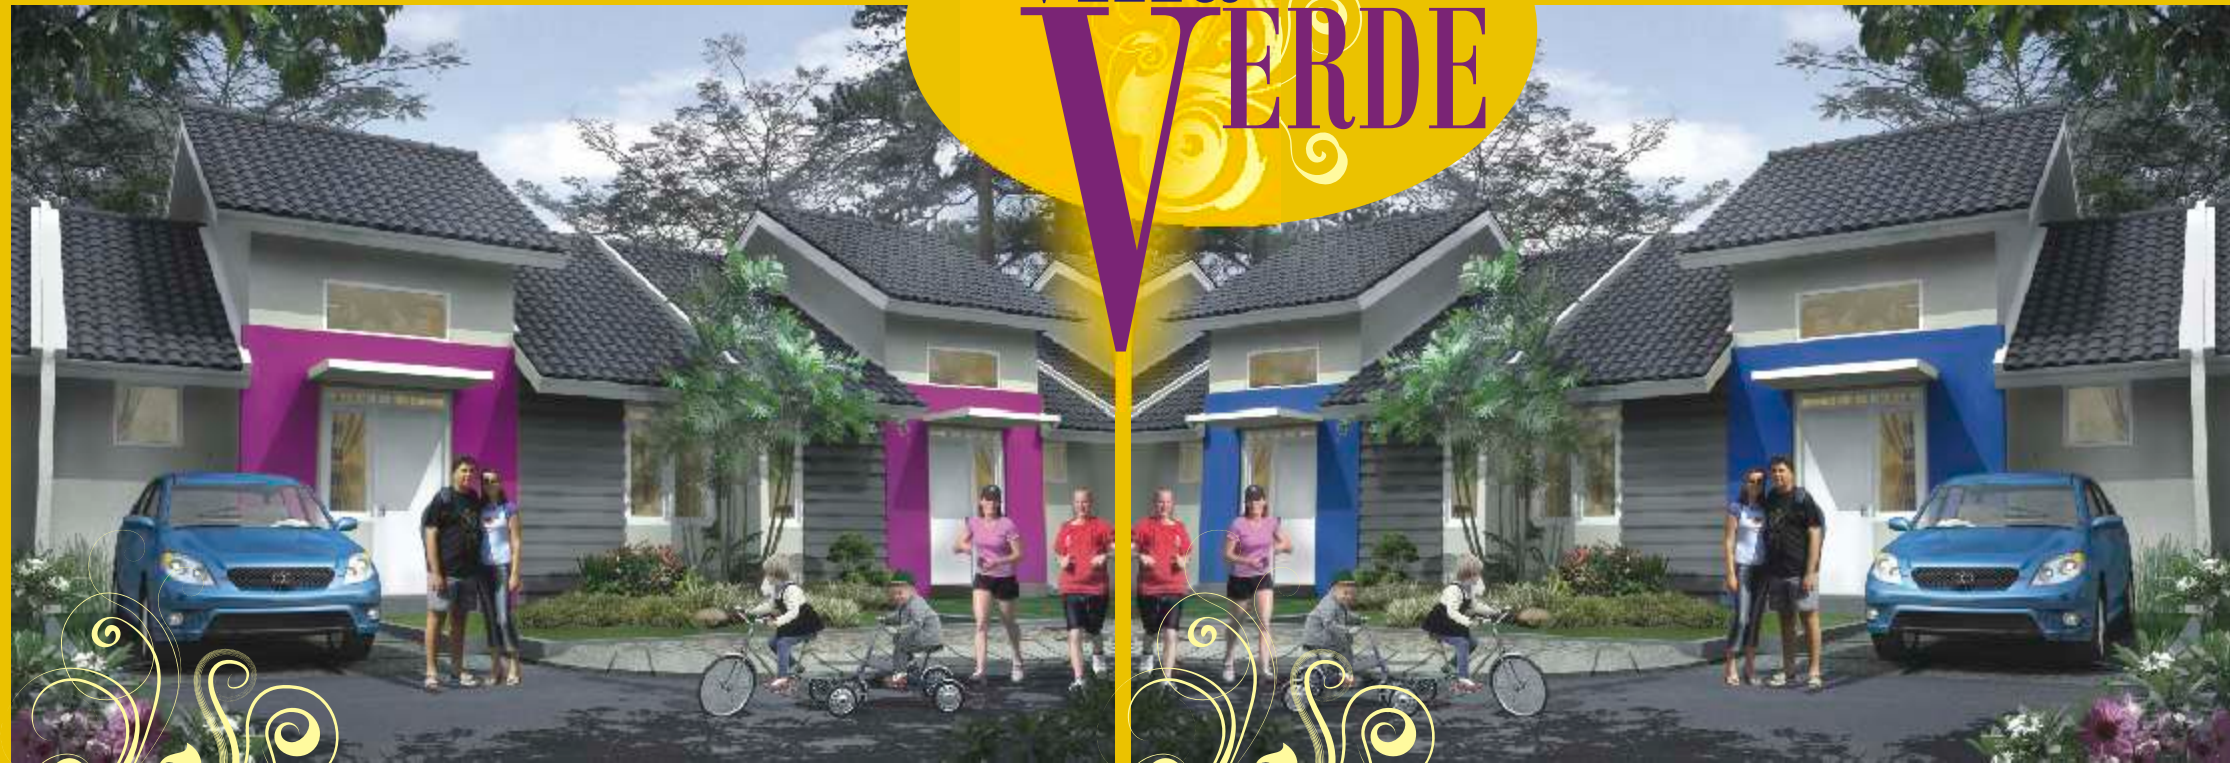

CITRARAYA
TANGERANG

villa
VERDE

purpleviola 34/136

blueviola 34/120

CITRARAYA HOTLINE **59608888**

denah purple VIOLA 34/136

denah blue VIOLA 34/120

villa VERDE